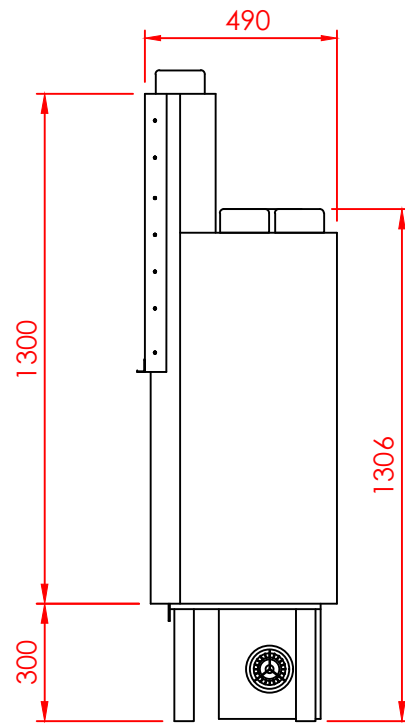

Top

Front

Side

Series:	FLAT
Model:	MAJARDA
Type:	D80
Specials:	AERO

All dimensions in mm
 General dimension tolerances up to 7mm
 All illustrations and drawings are protected by copyright.
 Exploitation or publication, even of individual details,
 only with our permission.
 Technical changes and errors reserved.