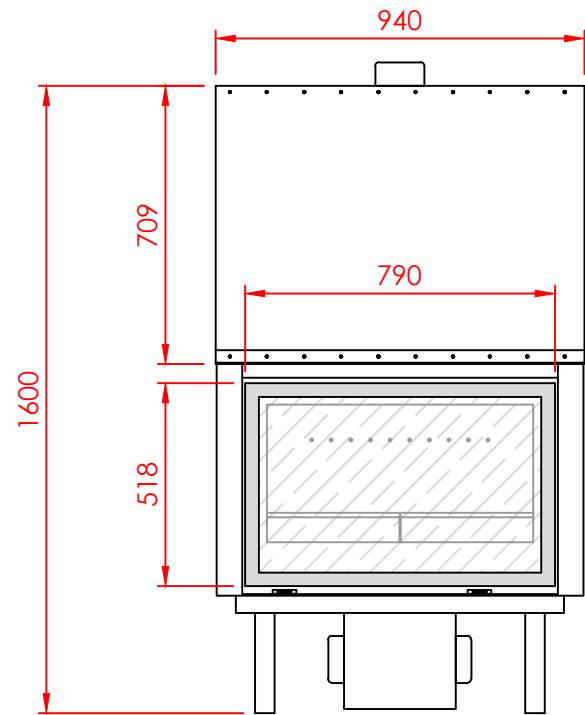

Top

Front

Side

Series:	FLAT
Model:	MAJARDA
Type:	D80
Specials:	AERO

All dimensions in mm
 General dimension tolerances up to 7mm
 All illustrations and drawings are protected by copyright.
 Exploitation or publication, even of individual details,
 only with our permission.
 Technical changes and errors reserved.