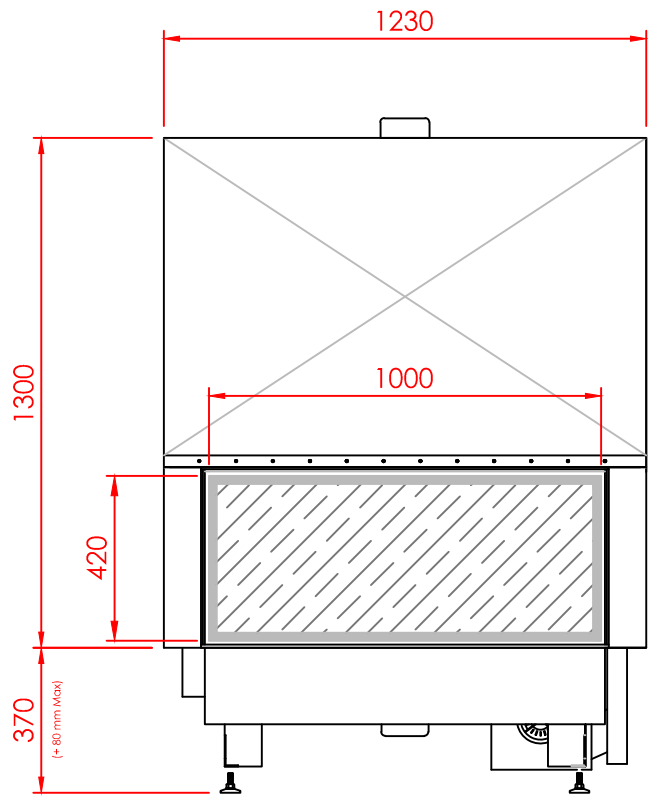

Top

Front

Side

Series:	FLAT
Model:	TUNNEL Arch
Type:	100x42
Specials:	AERO

Drubloc
CLIMATIZAÇÃO

All dimensions in mm
General dimension tolerances up to 7mm
All illustrations and drawings are protected by copyright.
Exploitation or publication, even of individual details,
only with our permission.
Technical changes and errors reserved.