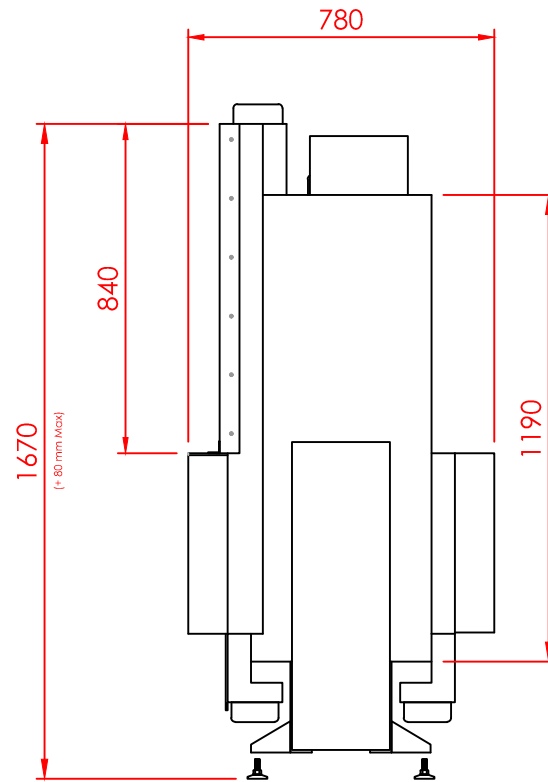

Top

Front

Side

Series:	FLAT
Model:	TUNNEL Arch
Type:	100x42
Specials:	AERO

Drubloc
CLIMATIZAÇÃO

All dimensions in mm
General dimension tolerances up to 7mm
All illustrations and drawings are protected by copyright.
Exploitation or publication, even of individual details,
only with our permission.
Technical changes and errors reserved.