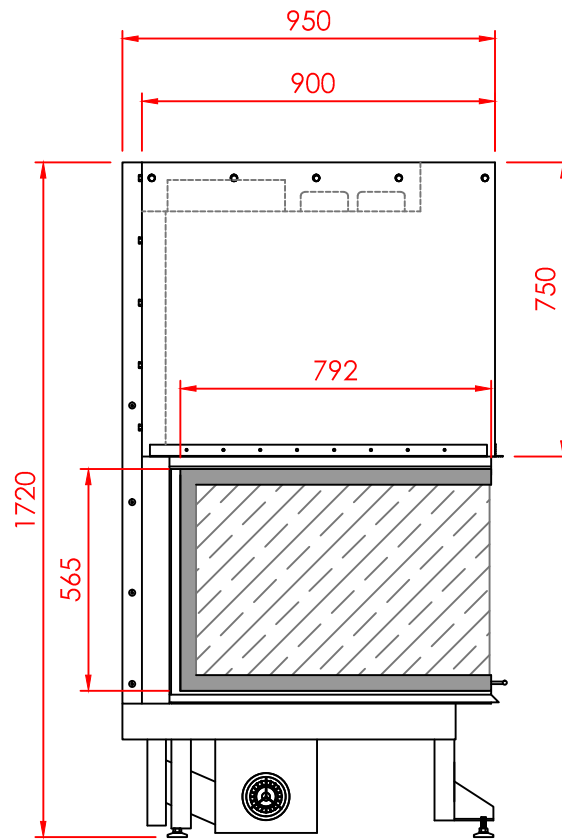

Top

Front

Side

Series:	Pi
Model:	Pi
Type:	LONG
Specials:	AERO

All dimensions in mm
 General dimension tolerances up to 7mm
 All illustrations and drawings are protected by copyright.
 Exploitation or publication, even of individual details,
 only with our permission.
 Technical changes and errors reserved.