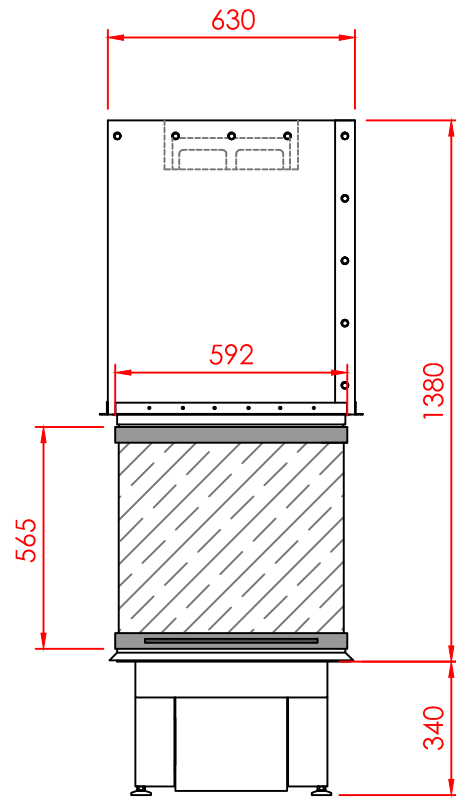

Top

Front

Side

Series:	Pi
Model:	Pi
Type:	LONG
Specials:	AERO

All dimensions in mm
 General dimension tolerances up to 7mm
 All illustrations and drawings are protected by copyright.
 Exploitation or publication, even of individual details,
 only with our permission.
 Technical changes and errors reserved.