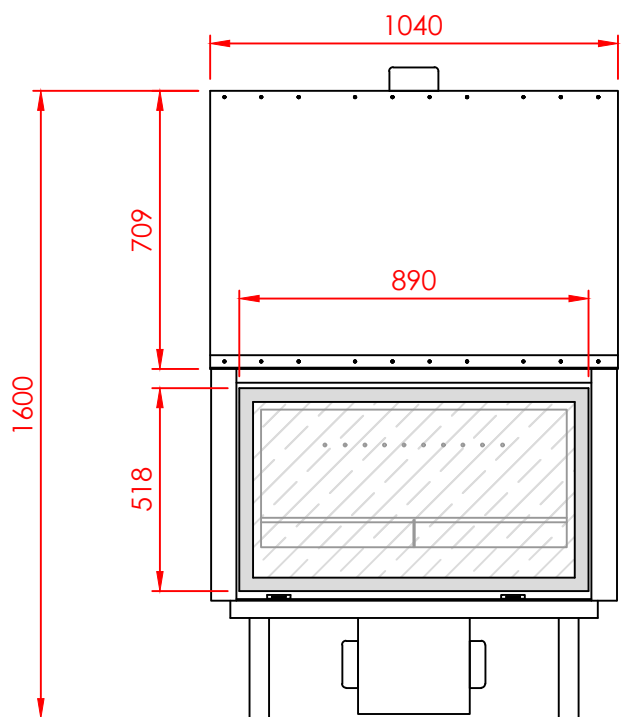

Top

Front

Side

Series:	FLAT
Model:	MAJARDA
Type:	D95
Specials:	AERO

All dimensions in mm
 General dimension tolerances up to 7mm
 All illustrations and drawings are protected by copyright.
 Exploitation or publication, even of individual details,
 only with our permission.
 Technical changes and errors reserved.