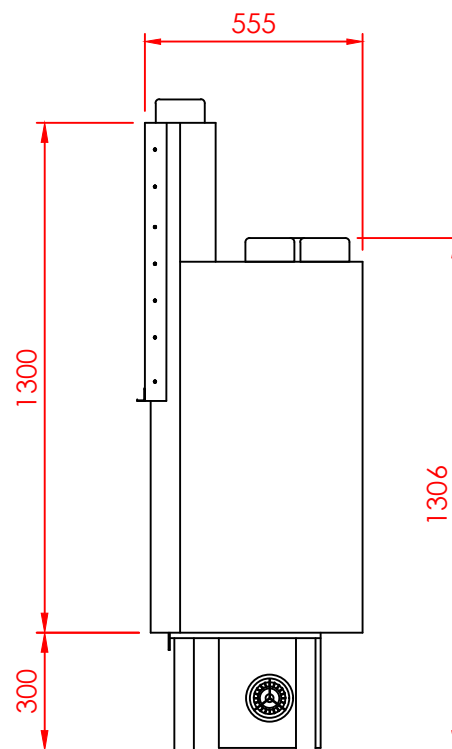

Top

Front

Side

Series:	FLAT
Model:	MAJARDA
Type:	D95
Specials:	AERO

All dimensions in mm
 General dimension tolerances up to 7mm
 All illustrations and drawings are protected by copyright.
 Exploitation or publication, even of individual details,
 only with our permission.
 Technical changes and errors reserved.