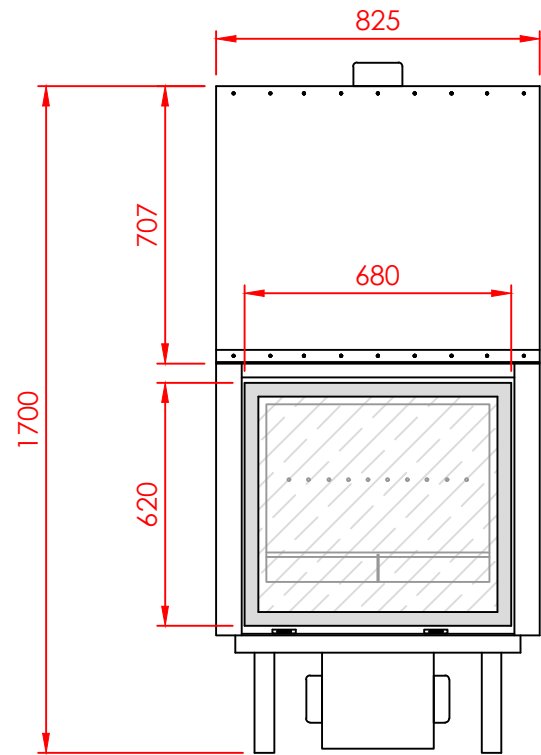

Top

Front

Side

Series:	FLAT
Model:	MAJARDA
Type:	D70
Specials:	AERO

All dimensions in mm
 General dimension tolerances up to 7mm
 All illustrations and drawings are protected by copyright.
 Exploitation or publication, even of individual details,
 only with our permission.
 Technical changes and errors reserved.