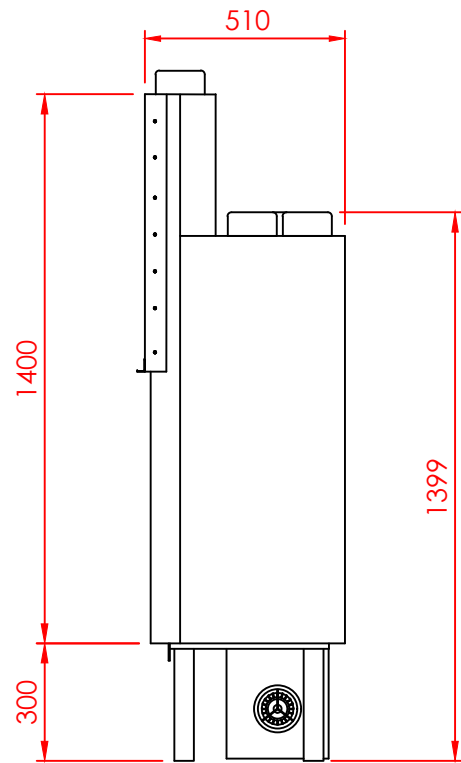

Top

Front

Side

Series:	FLAT
Model:	MAJARDA
Type:	D70
Specials:	AERO

All dimensions in mm
 General dimension tolerances up to 7mm
 All illustrations and drawings are protected by copyright.
 Exploitation or publication, even of individual details,
 only with our permission.
 Technical changes and errors reserved.