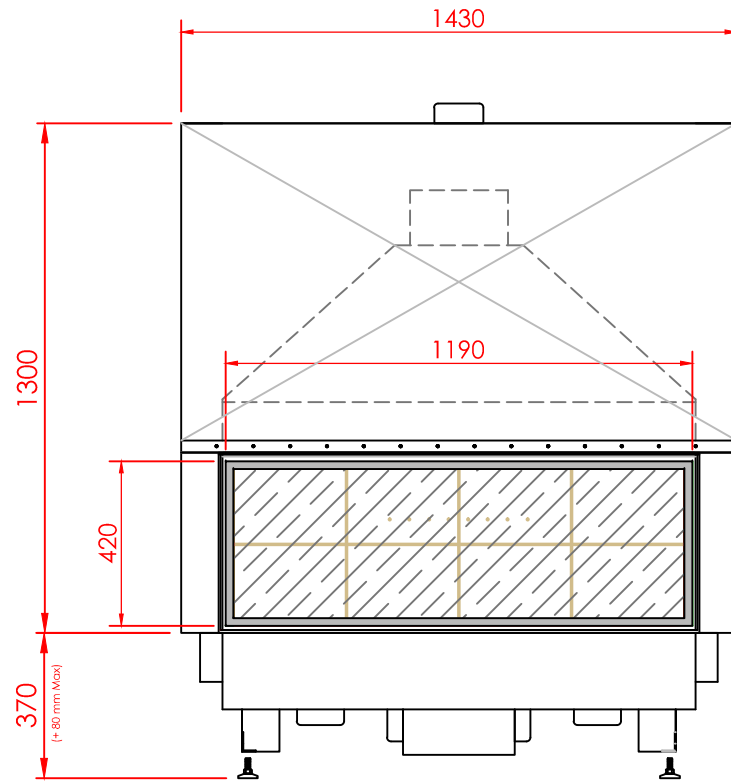

Top

Front

Side

Series:	FLAT
Model:	Architectural
Type:	119x42
Specials:	AERO

All dimensions in mm
 General dimension tolerances up to 7mm
 All illustrations and drawings are protected by copyright.
 Exploitation or publication, even of individual details,
 only with our permission.
 Technical changes and errors reserved.