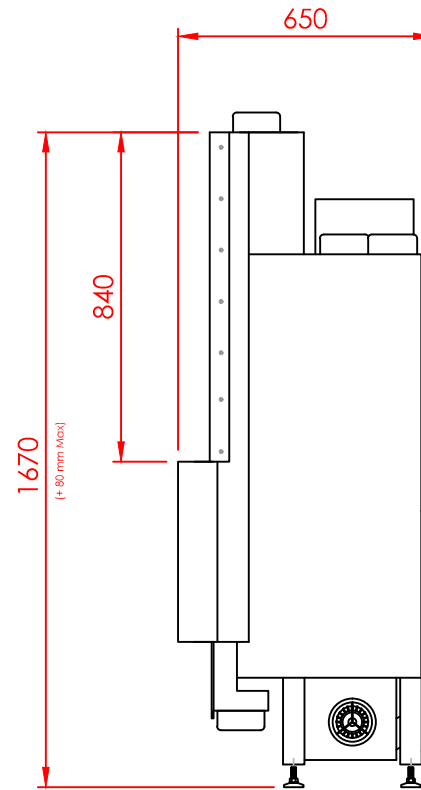

Top

Front

Side

Series:	FLAT
Model:	Architectural
Type:	119x42
Specials:	AERO

All dimensions in mm
 General dimension tolerances up to 7mm
 All illustrations and drawings are protected by copyright.
 Exploitation or publication, even of individual details,
 only with our permission.
 Technical changes and errors reserved.