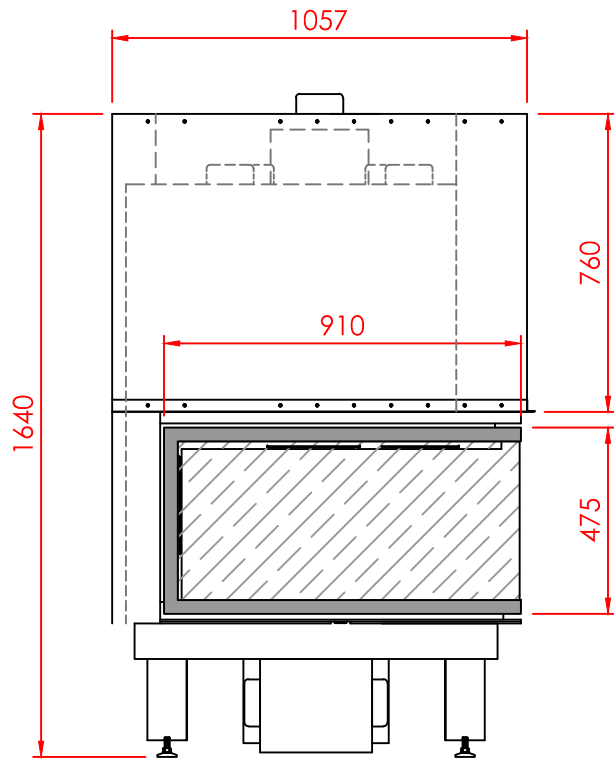

Top

Front

Side

Series:	CORNER
Model:	CORNER
Type:	90 L/R
Specials:	AERO

All dimensions in mm
 General dimension tolerances up to 7mm
 All illustrations and drawings are protected by copyright.
 Exploitation or publication, even of individual details,
 only with our permission.
 Technical changes and errors reserved.