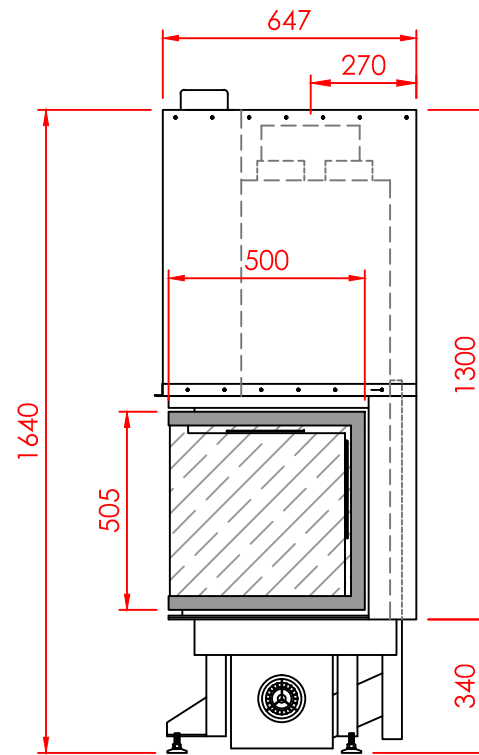

Top

Front

Side

Series:	CORNER
Model:	CORNER
Type:	90 L/R
Specials:	AERO

All dimensions in mm
 General dimension tolerances up to 7mm
 All illustrations and drawings are protected by copyright.
 Exploitation or publication, even of individual details,
 only with our permission.
 Technical changes and errors reserved.