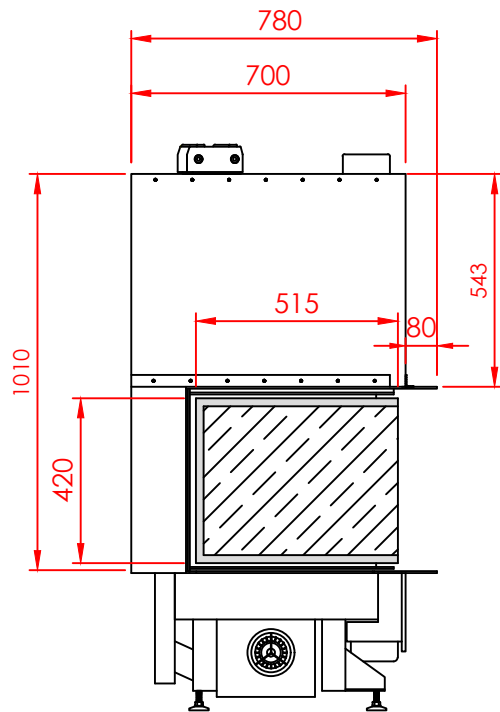

Top

Side

Front

Series:	Pi
Model:	Architectural
Type:	90x42
Specials:	AERO

All dimensions in mm
 General dimension tolerances up to 7mm
 All illustrations and drawings are protected by copyright.
 Exploitation or publication, even of individual details,
 only with our permission.
 Technical changes and errors reserved.