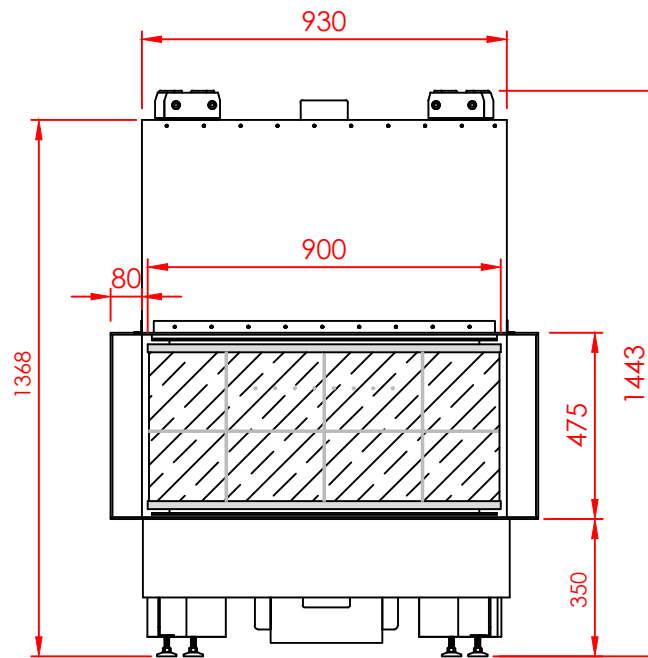

Top

Side

Front

Series:	Pi
Model:	Architectural
Type:	90x42
Specials:	AERO

All dimensions in mm
 General dimension tolerances up to 7mm
 All illustrations and drawings are protected by copyright.
 Exploitation or publication, even of individual details,
 only with our permission.
 Technical changes and errors reserved.