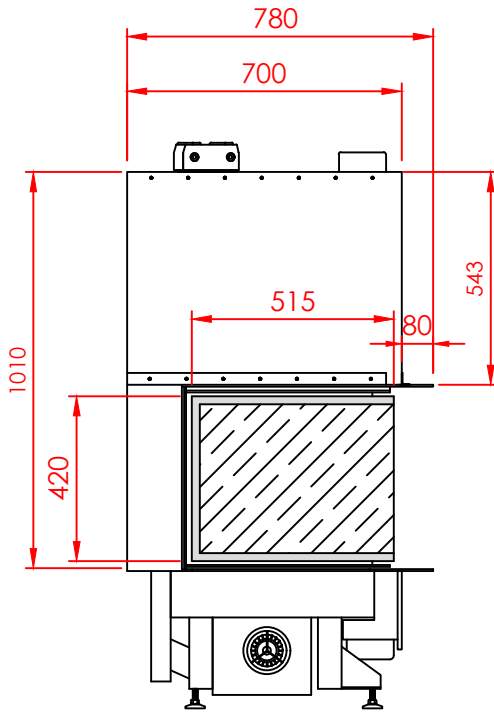

Top

Side

Front

Series:	Pi
Model:	Architectural
Type:	119x42
Specials:	AERO

All dimensions in mm
 General dimension tolerances up to 7mm
 All illustrations and drawings are protected by copyright.
 Exploitation or publication, even of individual details,
 only with our permission.
 Technical changes and errors reserved.