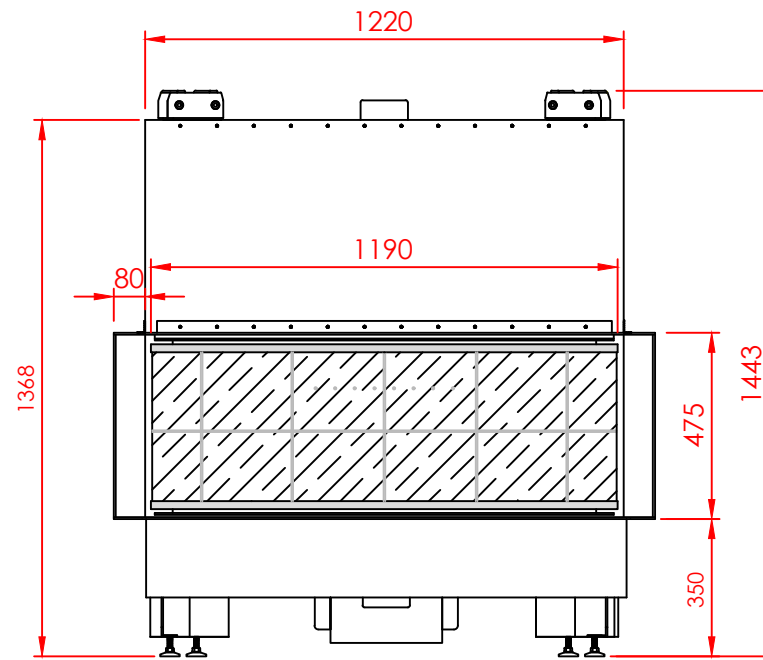

Top

Side

Front

Series:	Pi
Model:	Architectural
Type:	119x42
Specials:	AERO

All dimensions in mm
 General dimension tolerances up to 7mm
 All illustrations and drawings are protected by copyright.
 Exploitation or publication, even of individual details,
 only with our permission.
 Technical changes and errors reserved.