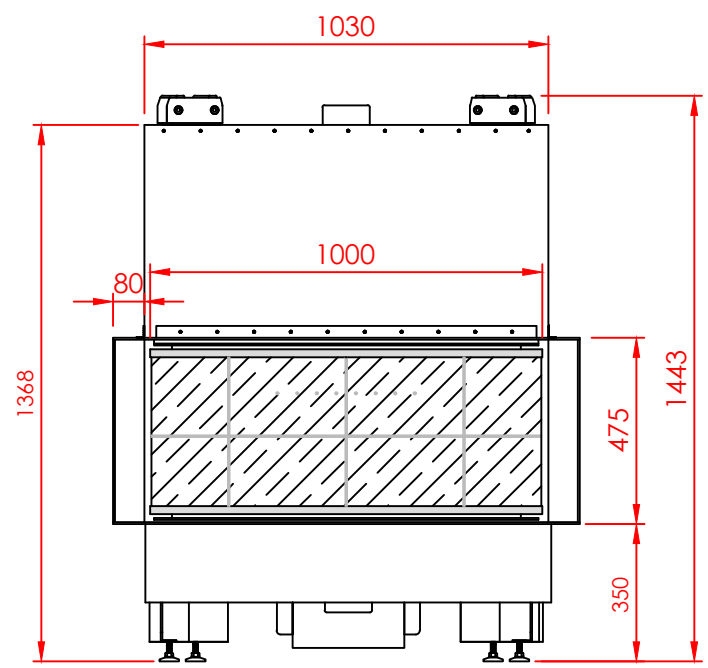

Top

Side

Front

Series:	Pi
Model:	Architectural
Type:	100x42
Specials:	AERO

All dimensions in mm
 General dimension tolerances up to 7mm
 All illustrations and drawings are protected by copyright.
 Exploitation or publication, even of individual details,
 only with our permission.
 Technical changes and errors reserved.