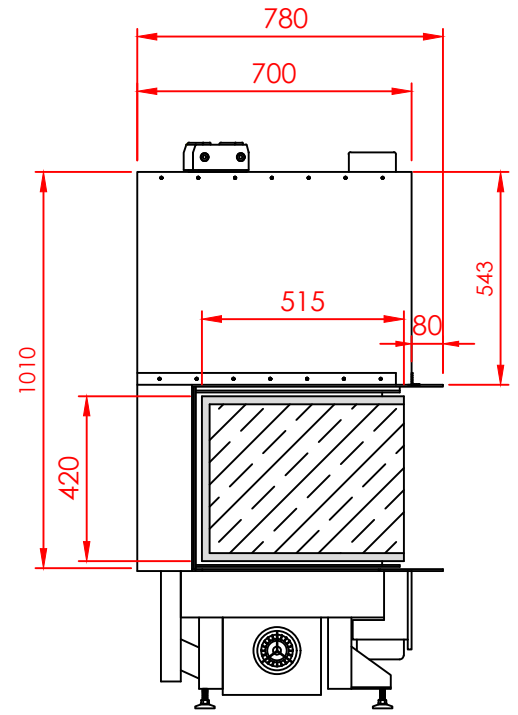

Top

Side

Front

Series:	Pi
Model:	Architectural
Type:	100x42
Specials:	AERO

All dimensions in mm
 General dimension tolerances up to 7mm
 All illustrations and drawings are protected by copyright.
 Exploitation or publication, even of individual details,
 only with our permission.
 Technical changes and errors reserved.