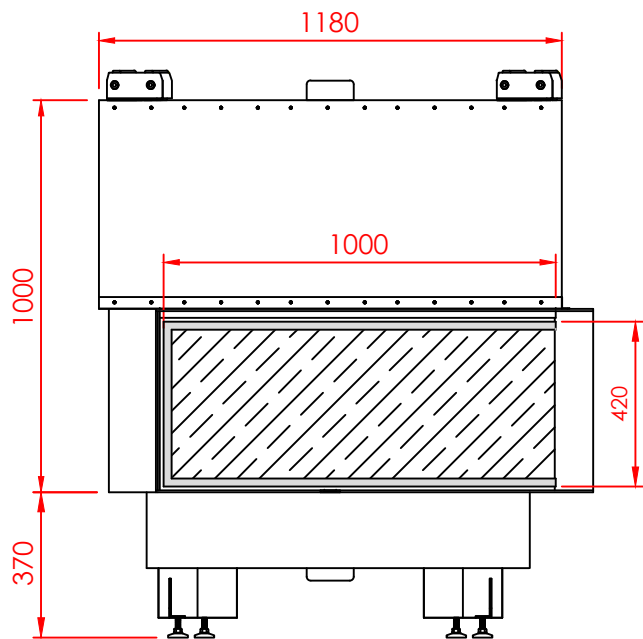

Top

Side

Front

Series:	CORNER
Model:	Architectural
Type:	100x42 L/R
Specials:	AERO

All dimensions in mm
 General dimension tolerances up to 7mm
 All illustrations and drawings are protected by copyright.
 Exploitation or publication, even of individual details,
 only with our permission.
 Technical changes and errors reserved.