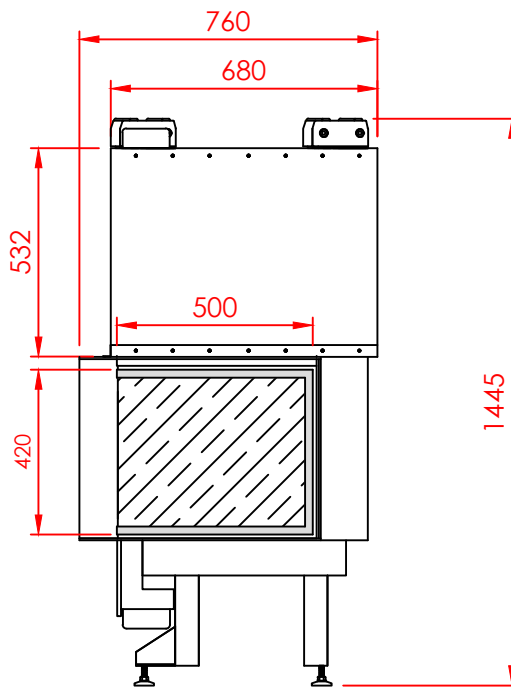

Top

Side

Front

Series:	CORNER
Model:	Architectural
Type:	100x42 L/R
Specials:	AERO

All dimensions in mm
 General dimension tolerances up to 7mm
 All illustrations and drawings are protected by copyright.
 Exploitation or publication, even of individual details,
 only with our permission.
 Technical changes and errors reserved.