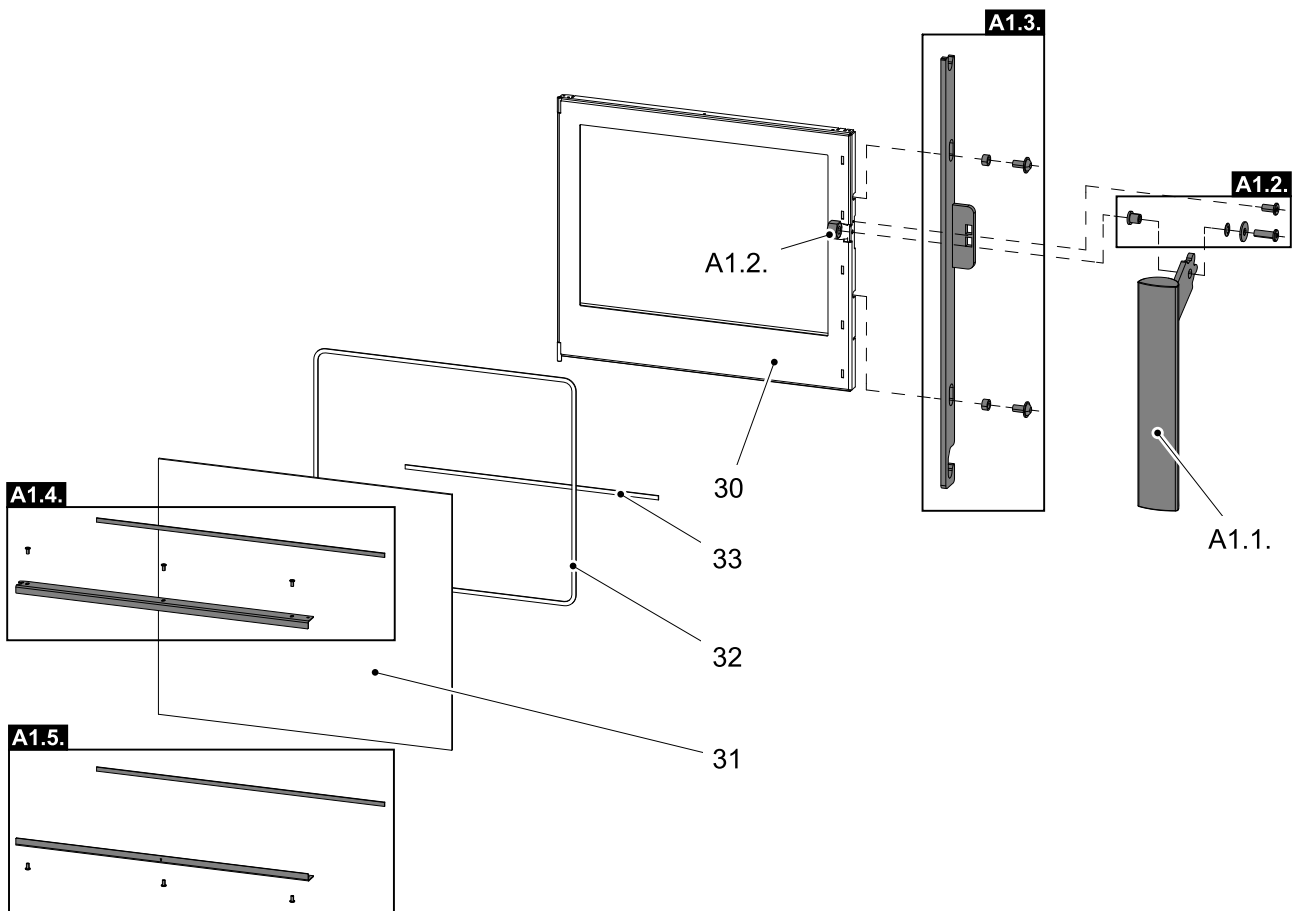

22	Door sealing cord - 12 mm	2050 mm	0040012120005
23	Door sealing cord - 12 mm	510 mm	0040012120005
24	Shading	1 piece	0434715505027
25	Lateral lining/Soapstone	2 piece	0434716115102
25	Lateral lining/Woodstone Prestige	2 piece	0434716105102
26	Vermicullit 20x195x215	2 piece	0434716105004
27	Upper shielding	1 piece	0434716105003
28	Upper lining/Soapstone	1 piece	0434716115101
28	Upper lining/Woodstone Prestige	1 piece	0434716105101
29a+29b	Lid blind flange/Soapstone	1 piece	0434715151100
29a+29b	Lid blind flange/Woodstone Prestige	1 piece	0434715141100

3.3. Detail A1

Item	Name	Quantity	Number of goods
Detail A1			
A1.1.	Fire-box door lever lock (complete)	1 piece	0434715005320
A1.2.	Handle connecting material — set	1 piece	0434715005012
A1.3.	Closing mechanism drawbar — set/black	1 piece	0434715006325
A1.4.	Upper glass holder — set/black	1 piece	0434715006311
A1.5.	Lower glass holder — set/black	1 piece	0434715006310