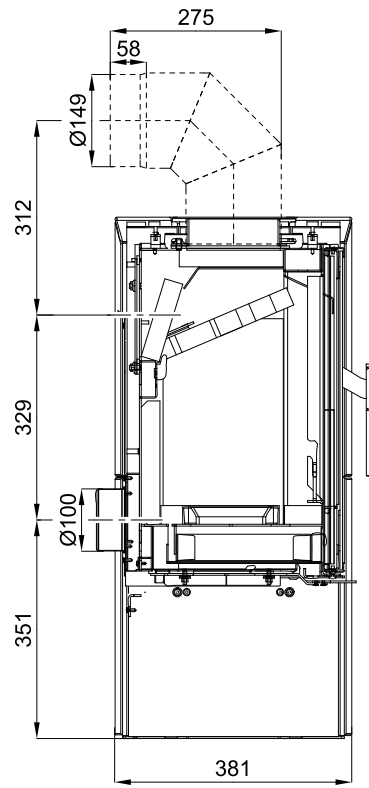

2. Technical description

2.1. Version - ceramics

Technical description

GB