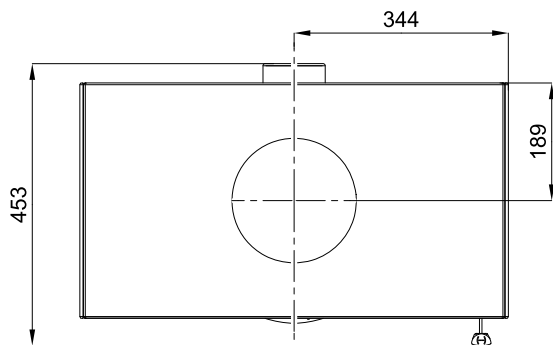

2.2. Version - stone