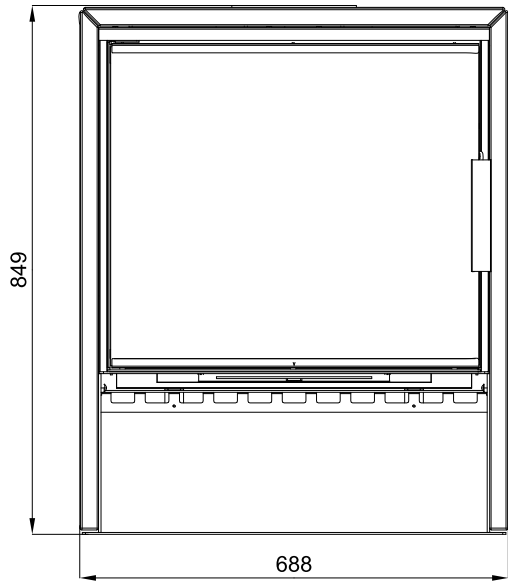

GB

2.2. Version - stone

3. List of spare parts

3.1. Overall scheme of the model (version - ceramics)

List of spare parts

GB

3.2. Overall scheme of the model (version - stone)

Item	Name	Quantity	Number of goods
Overall scheme of the model			
A1	Fire-box door (complete)/black	1 piece	0434715015300
B1	Easycontrol — set	1 piece	0434715566023
1	Smoke flue neck/black	1 piece	0434215005049
2	Smoke flue sealing	1 piece	0429415005060
3	Smoke flue blind flange/black	1 piece	0429415005048
4	External air input (Ø100)	1 piece	0088500050008
5	Upper shielding	1 piece	0434715005042
6	Door spring	1 piece	0434715005316
7	Rear cover/black	1 piece	0434715506040
8	Lateral lining/white	2 piece	0434716005100
8	Lateral lining/grey	2 piece	0434716015100
9	Upper lining/white	2 piece	0434716005103
9	Upper lining/grey	2 piece	0434716015103
10	Upper blind flange/white	1 piece	0434715035009
10	Upper blind flange/grey	1 piece	0434716005009
11	Grate/black	1 piece	0020100130005
12	Ashpan	1 piece	0434715005700
13	Protection/black	1 piece	0434715015013
14	Screen loose (560x240x30)	1 piece	0434715005510
15	Screen loose — rear (340x130x30)	1 piece	0434715005507
16	Brick 198x292x30	2 piece	0434715005501
17	Brick 330x193x30	1 piece	0434715005503
18	Brick 330x193x30	1 piece	0434715005509
19	Brick 130x190x30	2 piece	0434715005504
20	Brick 264x35x30	1 piece	0434715005505
21	Brick 250x60x30	2 piece	0434715005506