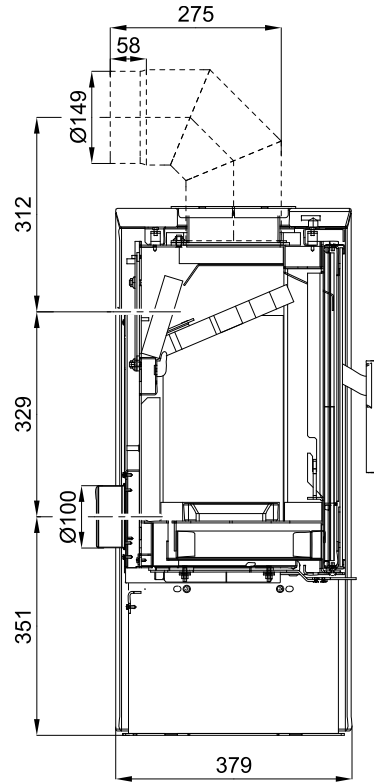

GB

2.2. Version - stone

3. List of spare parts

3.1. Overall scheme of the model (version - ceramics)

List of spare parts

GB

3.2. Overall scheme of the model (version - stone)

Item	Name	Quantity	Number of goods
Overall scheme of the model			
A1	Fire-box door (complete)/black	1 piece	0434715015300
B1	Easycontrol — set	1 piece	0434715566023
1	Smoke flue neck/black	1 piece	0434215005049
2	Smoke flue sealing	1 piece	0429415005060
3	Smoke flue blind flange/black	1 piece	0429415005048
4	External air input (Ø100)	1 piece	0088500050008
5	Upper shielding	1 piece	0434715005042
6	Door spring	1 piece	0434715005316
7	Rear cover/black	1 piece	0434715506040
8	Lateral lining/white	2 piece	0434716005100
8	Lateral lining/grey	2 piece	0434716015100
9	Upper lining/white	2 piece	0434716005103
9	Upper lining/grey	2 piece	0434716015103
10	Upper blind flange/white	1 piece	0434715035009
10	Upper blind flange/grey	1 piece	0434716005009
11	Grate/black	1 piece	0020100130005
12	Ashpan	1 piece	0434715005700
13	Protection/black	1 piece	0434715015013
14	Screen loose (560x240x30)	1 piece	0434715005510
15	Screen loose — rear (340x130x30)	1 piece	0434715005507
16	Brick 198x292x30	2 piece	0434715005501
17	Brick 330x193x30	1 piece	0434715005503
18	Brick 330x193x30	1 piece	0434715005509
19	Brick 130x190x30	2 piece	0434715005504
20	Brick 264x35x30	1 piece	0434715005505
21	Brick 250x60x30	2 piece	0434715005506