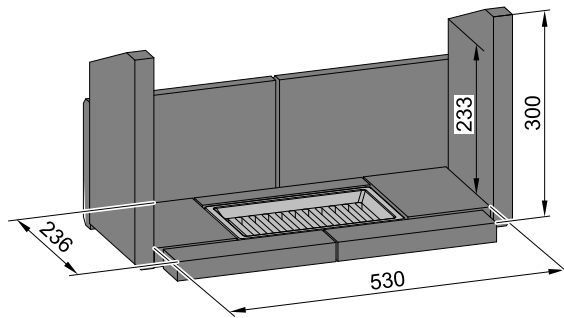

2. Technical description

2.1. Version - ceramics

Technical description

GB